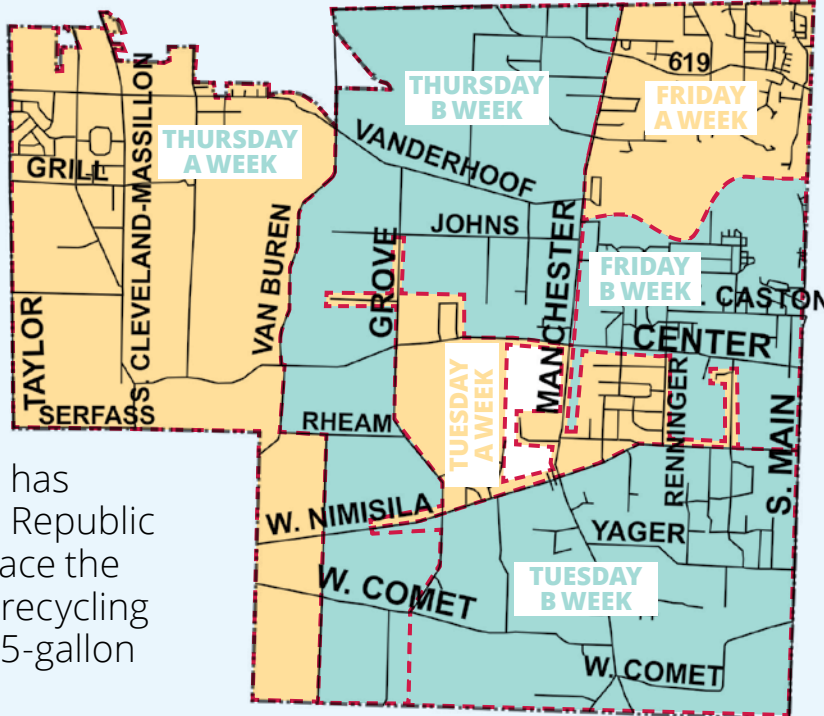

City of New Franklin

2016-2017 Recycling Information

City Leadership has negotiated with Republic Services to replace the small 14-gallon recycling bins with new 65-gallon carts on wheels.

2016-2017 Recycling and Collection Schedule

June '16

Wk	Su	M	Tu	W	Th	F	Sa
			1	2	3	4	
	5	6	7	8	9	10	11
A	12	13	14	15	16	17	18
B	19	20	21	22	23	24	25
A	26	27	28	29	30		

July '16

Wk	Su	M	Tu	W	Th	F	Sa
						1	2
A							
B	3	4	5	6	7	8	9
A	10	11	12	13	14	15	16
B	17	18	19	20	21	22	23
A	24	25	26	27	28	29	30
B	31						

August '16

Wk	Su	M	Tu	W	Th	F	Sa
		1	2	3	4	5	6
A	7	8	9	10	11	12	13
B	14	15	16	17	18	19	20
A	21	22	23	24	25	26	27
B	28	29	30	31			

September '16

Wk	Su	M	Tu	W	Th	F	Sa
					1	2	3
B							
A	4	5	6	7	8	9	10
B	11	12	13	14	15	16	17
A	18	19	20	21	22	23	24
B	25	26	27	28	29	30	

October '16

Wk	Su	M	Tu	W	Th	F	Sa
							1
B							
A	2	3	4	5	6	7	8
B	9	10	11	12	13	14	15
A	16	17	18	19	20	21	22
B	23	24	25	26	27	28	29
A	30	31					

November '16

Wk	Su	M	Tu	W	Th	F	Sa
			1	2	3	4	5
A							
B	6	7	8	9	10	11	12
A	13	14	15	16	17	18	19
B	20	21	22	23	24	25	26
A	27	28	29	30			

December '16

Wk	Su	M	Tu	W	Th	F	Sa
A					1	2	3
B	4	5	6	7	8	9	10
A	11	12	13	14	15	16	17
B	18	19	20	21	22	23	24
A	25	26	27	28	29	30	31

January '17

Wk	Su	M	Tu	W	Th	F	Sa
B	1	2	3	4	5	6	7
A	8	9	10	11	12	13	14
B	15	16	17	18	19	20	21
A	22	23	24	25	26	27	28
B	29	30	31				

February '17

Wk	Su	M	Tu	W	Th	F	Sa
B				1	2	3	4
A	5	6	7	8	9	10	11
B	12	13	14	15	16	17	18
A	19	20	21	22	23	24	25
B	26	27	28				

March '17

Wk	Su	M	Tu	W	Th	F	Sa
B				1	2	3	4
A	5	6	7	8	9	10	11
B	12	13	14	15	16	17	18
A	19	20	21	22	23	24	25
B	26	27	28	29	30	31	

April '17

Wk	Su	M	Tu	W	Th	F	Sa
B							1
A	2	3	4	5	6	7	8
B	9	10	11	12	13	14	15
A	16	17	18	19	20	21	22
B	23	24	25	26	27	28	29
A	30						

May '17

Wk	Su	M	Tu	W	Th	F	Sa
A		1	2	3	4	5	6
B	7	8	9	10	11	12	13
A	14	15	16	17	18	19	20
B	21	22	23	24	25	26	27
A	28	29	30	31			

■ = HOLIDAYS

■ = TUESDAY, THURSDAY AND FRIDAY A WEEK
■ = TUESDAY, THURSDAY AND FRIDAY B WEEK